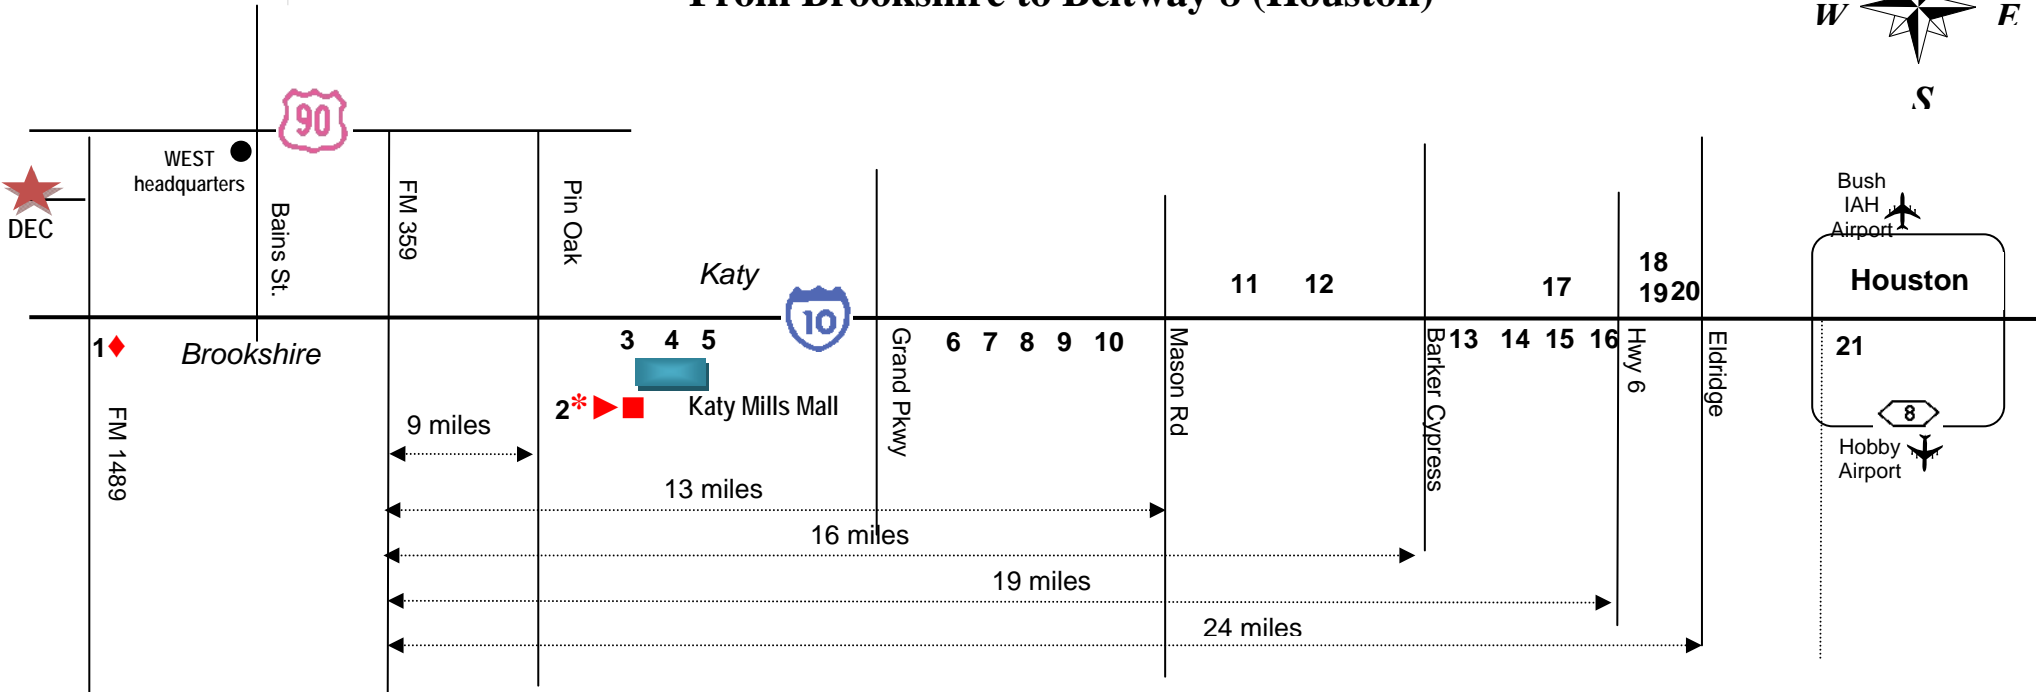

HOTEL LISTINGS

From Brookshire to Beltway 8 (Houston)

1.	*♦ La Quinta Inn and Suites (721 FM 1489; I-10 Exit 731 in Brookshire 281-375-8888)	12.	▶ Candlewood Suites (1998 Park Row Drive 281-578-9993)
2.	*▶■ Residence Inn by Marriott at Katy Mills (25401 Katy Mills Pkwy 281-391-7501) <u>Brand New Hotel includes: full kitchen in rooms, gym, park, restaurant and shuttle service to and from hotel.</u>	13.	★ Hyatt Summerfield Suites (15405 Katy Freeway 281-646-9990)
3.	▶° Spring Hill Suites at Katy Mills (2501 Texmati Drive 281-644-4455)	14.	★ La Quinta Inn West Park 10 (15225 Katy Freeway 281-646-9200)
4.	▶ Hilton Garden at Katy Mills (2409 Texmati Drive 281-644-2400)	15.	Fairfield Inn (15111 Katy Freeway 281-646-0056)
5.	*▶ Best Western at Katy Mills (2006 Katy Mills Drive 281-395-6200)	16.	Super 8 Motel (15101 Katy Freeway 281 646-7800)
6.	*▶ Hampton Inn (22055 Katy Freeway 281-392-1000)	17.	Red Roof Inn West (15701 Park 10 Place 281-579-7200)
7.	▶ Holiday Inn Express (22105 Katy Freeway 281-395-4800)	18.	*★ Crowne Plaza Houston I-10 West (14703 Park Row 281-558-5580)
8.	*▶ Comfort Inn (22025 Katy Freeway 281-392-8700)	19.	▶★ Drury Inn West (I-10 & Hwy 6 281-558-7007)
9.	▶ Super 8 Motel (22157 Katy Freeway 281-395-5757)	20.	*★ Omni Westside (13210 Katy Freeway 281 558-8338)
10.	▶ La Quinta Inn and Suites (22455 Katy Freeway 281-392-9800)	21.	*★ Radisson Hotel West (10655 Katy Freeway 713-461-6000)
11.	▶ Holiday Inn Express Suites (21010 Katy Freeway 281-392-1010)		

★ Shuttle service from Bush Intercontinental Airport (There is a charge for this and reservations may be required)

♦ **Recommended. Corporate rates available for WEST seminar guests. Located 0.2 miles from our Drilling Equipment Center (DEC), WEST's training center.**

▶ Restaurant adjacent - within walking distance.

* Restaurant located inside hotel

° Ask for WEST Engineering rate.

■ Shuttle Bus Service to and from hotel.